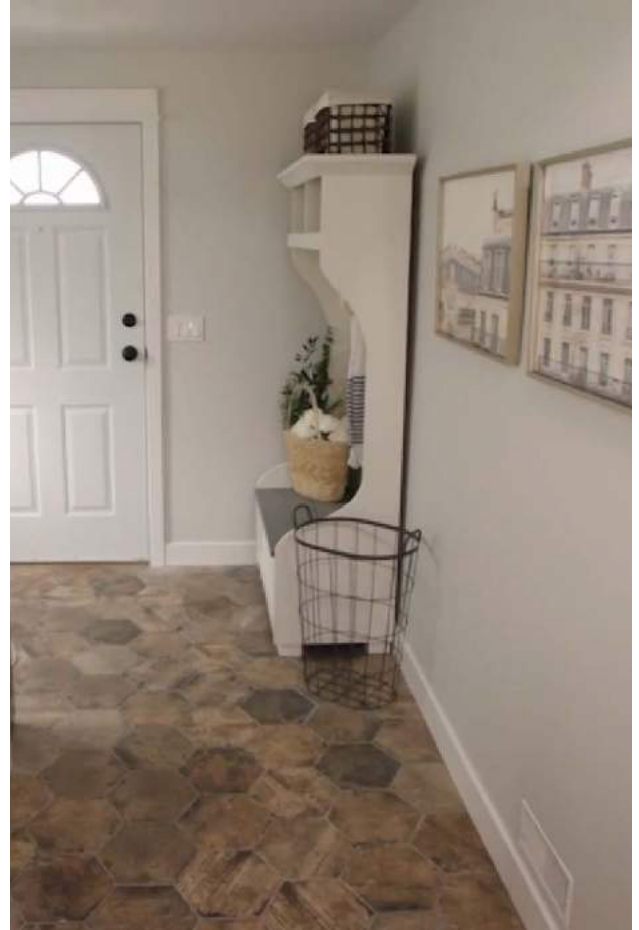

LOVE IT « OR » LIST IT VANCOUVER

LAUNDRY ROOM

Paint: Cloverdale Paint, Walls: Turkish Tower 0579 Eggshell, Ceilings: Summit CA019

Flat, Trim & Doors: Summit CA019 Semi-Gloss

Custom Wood Counter: Eternal Timber and Design, Douglas Fir, Satin epoxy finish

Artwork: Minted.com, 'Parisian Window' and 'Days in Paris' by Jessica C. Nugent 24 x

18 Silver Frame