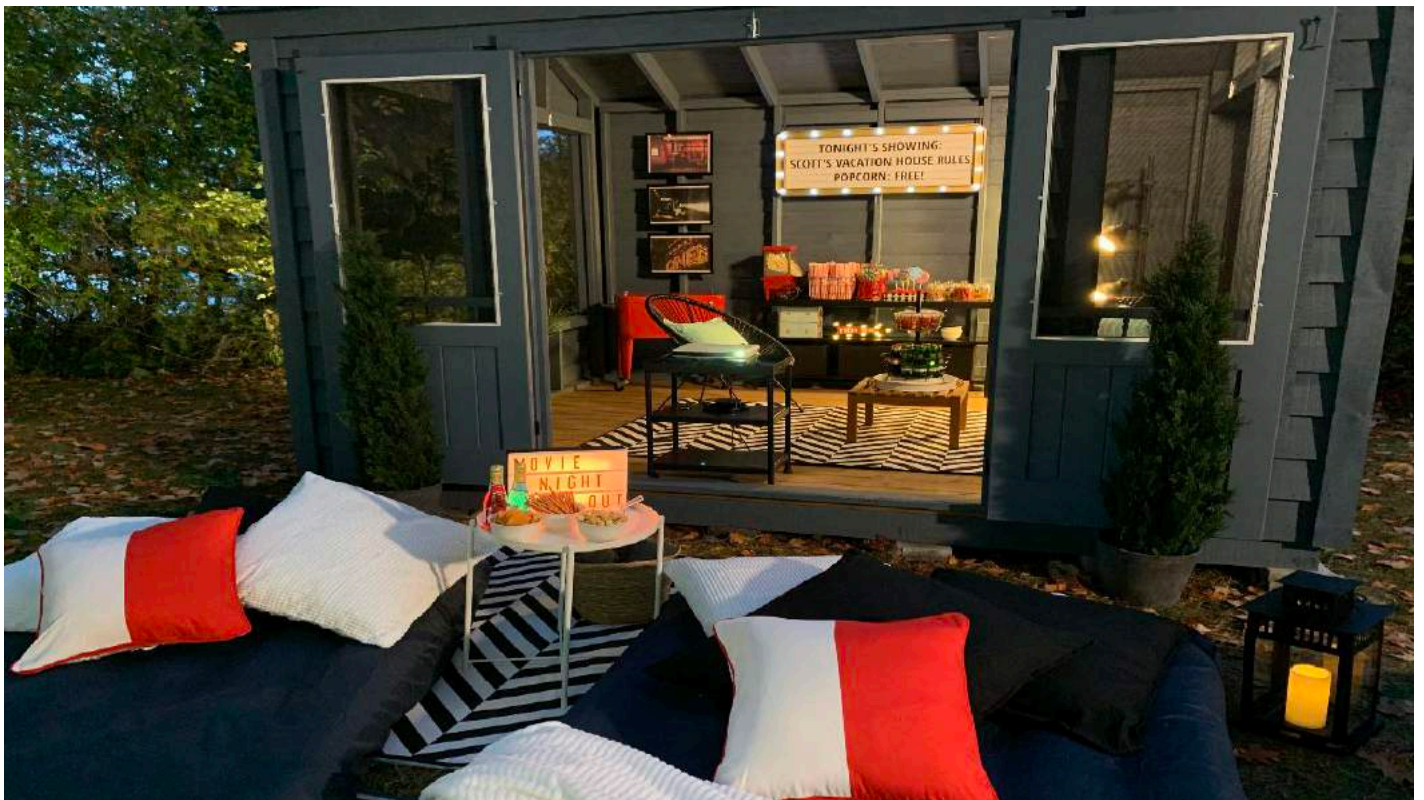

COMPANY	PRODUCT DETAILS	WEBSITE
Northsheds	10'x10' Custom Outdoor Screened Shed. Exterior/Interior Stain: Freedom Found. Shingles: Dual Black	https://www.northsheds.ca
Go Power	Solar Panel Weekender Kit and 100 Ah Lithium Battery 30-amp PWM Solar charge Controller. (GP-PWM-30-BT)	https://gpelectric.com
Silk Plants, Decor and more	Artificial Plants - Throughout	https://silkplantdecorandmore.ca
Mobilia	ESTERRA - Console Table Colour: White and Brushed Nickel SKU: 372639118	https://mobilia.ca
SJR Renovation	Construction Throughout property	sjrrenovations@gmail.com