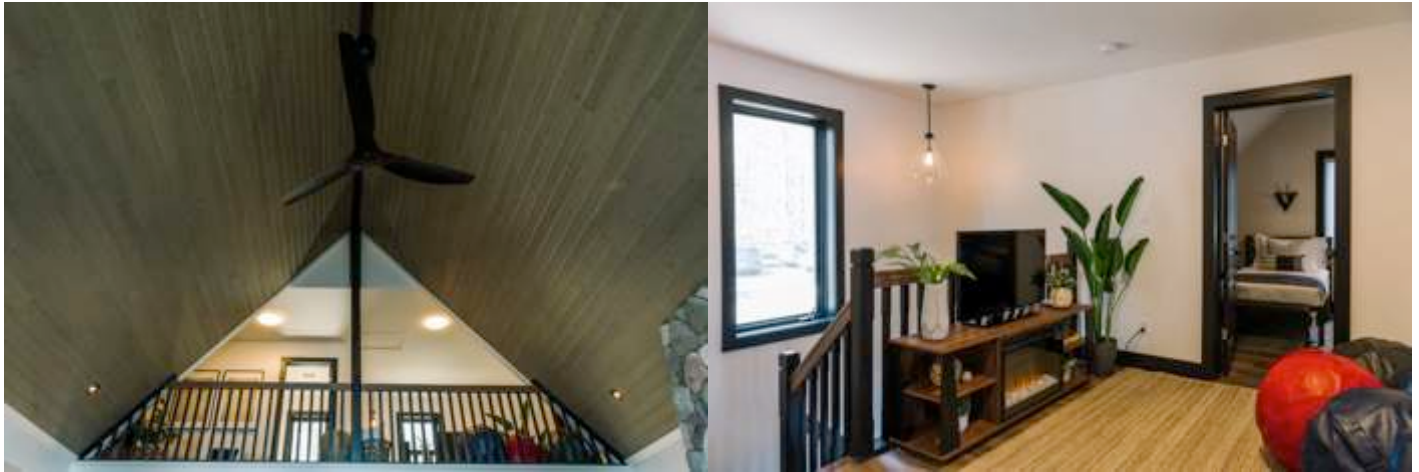

**CANOE CLUB/ NADIA & ESTEBAN
GREAT ROOM/GAMES AREA**

COMPANY	PRODUCT DETAILS	WEBSITE
Ready Pine	Great Room Ceiling Finish - Pine V groove wood slats Colour: Bennington Grey Style: V Match	https://readypine.com
Big Ass Fans	I6 Black SKU MK-I61-Black 84" Indoor Ceiling Fan Installed with 60" Down Rod Universal Mount, no Light Kit, Bluetooth remote	https://www.bigassfans.com
DVI	Stairwell Pendant Light - Product Name: St Julian 14 Inch Pendant SKU:DVP25805GR-CL Colour: Graphite with Clear Glass	https://dvcanada.com/
Dimplex	Arlo Electric Fireplace Media Console. 22.5"H x 60"W x 16"D Model # GDS26G8-1918TW Natural Tan Walnut Finish	www.dimplex.com
Mobilia	Bean Bag Chair Colour - LBP-611/ Charcoal 4231 SKU: 077089417 BAG	https://mobilia.ca
Mobilia	Bean Bag Chair Colour - LBP-611/ Dark Blue 4228 SKU: 061547946 BAG	https://mobilia.ca
Mobilia	Bean Bag Chair Colour - LBP-611/ Red 4220 SKU: 962902236 BAG	https://mobilia.ca
Behr	Paint - Marquee-Interior Eggshell. Colour: PPu7-12 Silky White	https://www.behr.ca/consumer/
Behr	Trim Paint - Baseboards Doors & Trim / Marquee- Satin Enamel Colour: 770F-7 Beluga	https://www.behr.ca/consumer/
PurParket	Flooring Throughout - Collection - Element Luxury Vinyl Flooring Colour: Muskoka Size: 7" x 48" x 3/16"	https://www.purparket.com
Silk Plant Decor and More	Artificial Plants - Throughout	https://silkplantdecorandmore.ca
Kidde	Smoke/C02 detectors - 3 in 1 Combination Alarms. Hardwired units	https://www.kidde.com/fire-safety/en/ca/
Ram Board	Temporary Floor Protection Throughout during construction	https://www.ramboard.com