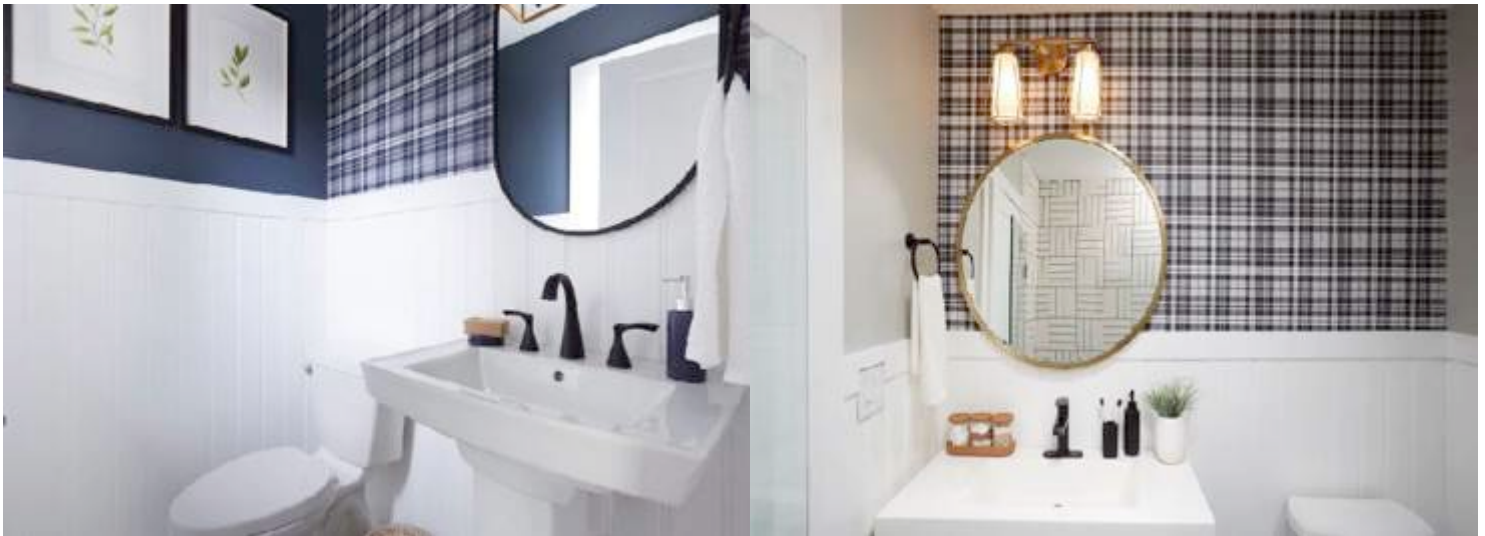

COUNTRY CLUB/ELENA & KELLY
POWDER ROOM/ MAIN BATHROOM

COMPANY	PRODUCT DETAILS	WEBSITE
Ciot	Flooring Powder Room - Bistrot Esagona 7.2" x 8.3" Hexagon Tile SKU: RAGB08701P Colour: Pietrasanta Soft - Glossy	https://ciot.com
Ciot	Switch Stacked (reflected in Mirror) Dixon Metro Blanco Brillo 2.4" x 10" White Subway Tile SKU: CICDX021001PB. Colour: Blanco Brillo	https://ciot.com
Ciot	Main Bathroom Evolution Blanco Brillo 3" x 6" White Subway Tile SKU: EQU030601K Colour: Blanco Brillo 7397	https://ciot.com
Ciot	Powder room flooring Ontario series 2" Hexagon Tile SKU: OD.ON.DGR.02.HEX.MT Colour: Dark Grey Matte	https://ciot.com
DVI	Vanity Light Powder Room Product Name: Sambre 4 Light semi-Flush. 4 Light semi-flush Pendant SKU: DVP28112MF+BR+GR-CL Colour: Brass and Graphite	https://dvcanada.com/
Velux	Main Bathroom 14" Velux Sun Tunnel	https://www.velux.ca
Behr	Powder Room Feature WallPaint - Marquee-Interior Eggshell. Colour: PPU25-19 Ocean Swell	https://www.behr.ca/consumer/
Behr	General Feature Wainscot/Trim and Doors Paint - Marquee-Exterior Satin Enamel. Colour: 1850 Ultra Pure White	https://www.behr.ca/consumer/
Behr	Main Bathroom Feature wall Paint - Marquee-Interior Eggshell Colour: PPU24-12 Whitewash Oak	https://www.behr.ca/consumer/
Schluter	Main Bathroom 38" x 60" Shower Kit, Kerdi Corners Kerdi Bands and Ditra Roll all for complete waterproofing system	https://www.schluter.ca/schluter-ca/en_CA/
Rockwool	Rockwool Comfort Batt R22 (2x6 studs) and R14 (2x4 studs)	https://www.rockwool.com/north-america/
Kidde	Smoke/C02 detectors - 3 in 1 Combination Alarms. Hardwired units	https://www.kidde.com/fire-safety/en/ca/